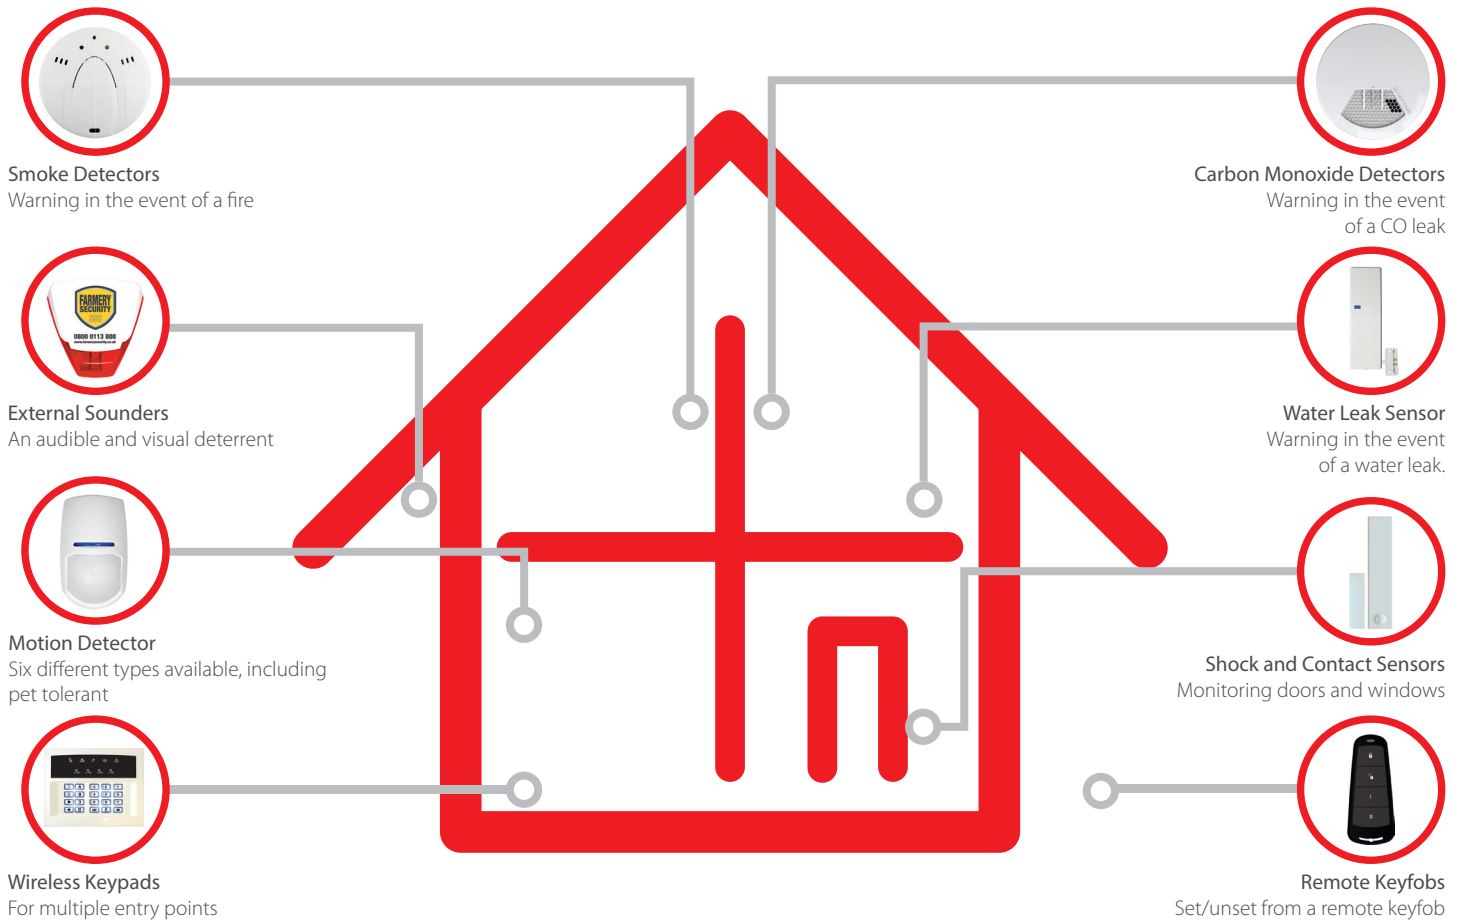

Wireless Peripherals Available for Your Home

Contact us today to find out more about
securing your home & your family

Farmery Security
49 High Street, Hucknall
Nottinghamshire, NG15 7AW
0800 0113 808
sales@farmerysecurity.co.uk
www.farmeryservicesltd.co.uk